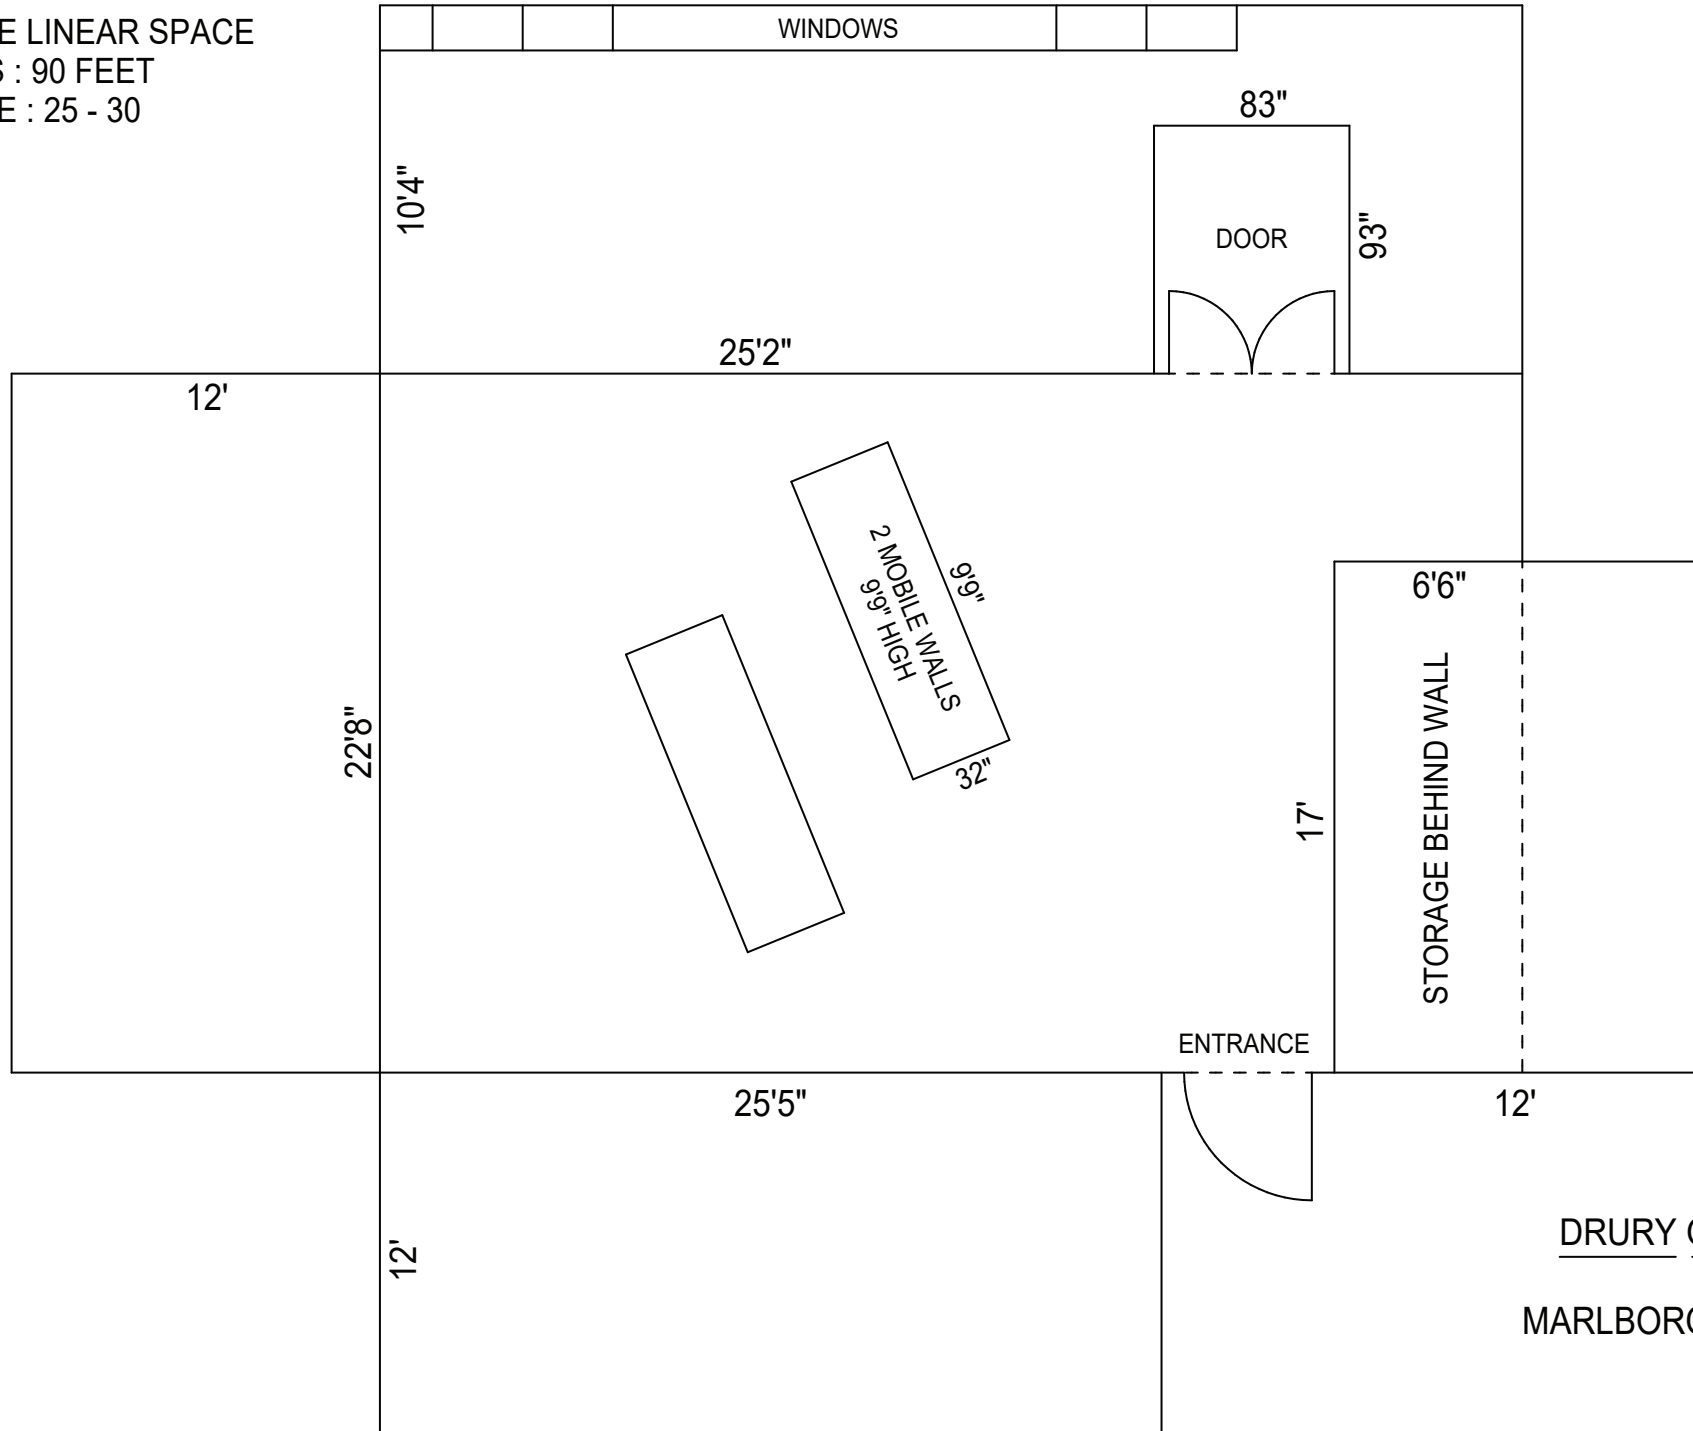

VISIBLE LINEAR SPACE
WALLS : 90 FEET
MOBILE : 25 - 30

DRURY GALLERY
MARLBORO COLLEGE
FLATTENED BOX VIEW